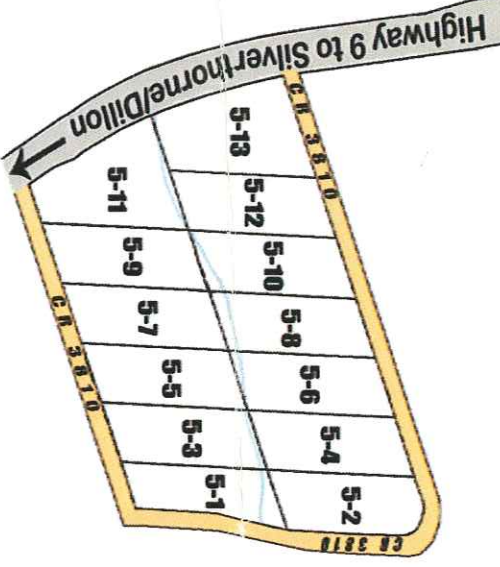

Blue Valley Acres Filing 1

Entrance
CR 1002

Take Highway 9 south from Kremmling approximately 10 miles. Blue Valley Acres Filing 1 CR 1002 is the 1st entrance and CR 1000 is the 2nd Entrance. Blue Valley Acres Filing 2 CR 10 aka Spring Creek Road is the 3rd entrance.

Entrance
CR 1000

Blue Valley Acres Filing 2

Entrance
Spring Creek Road