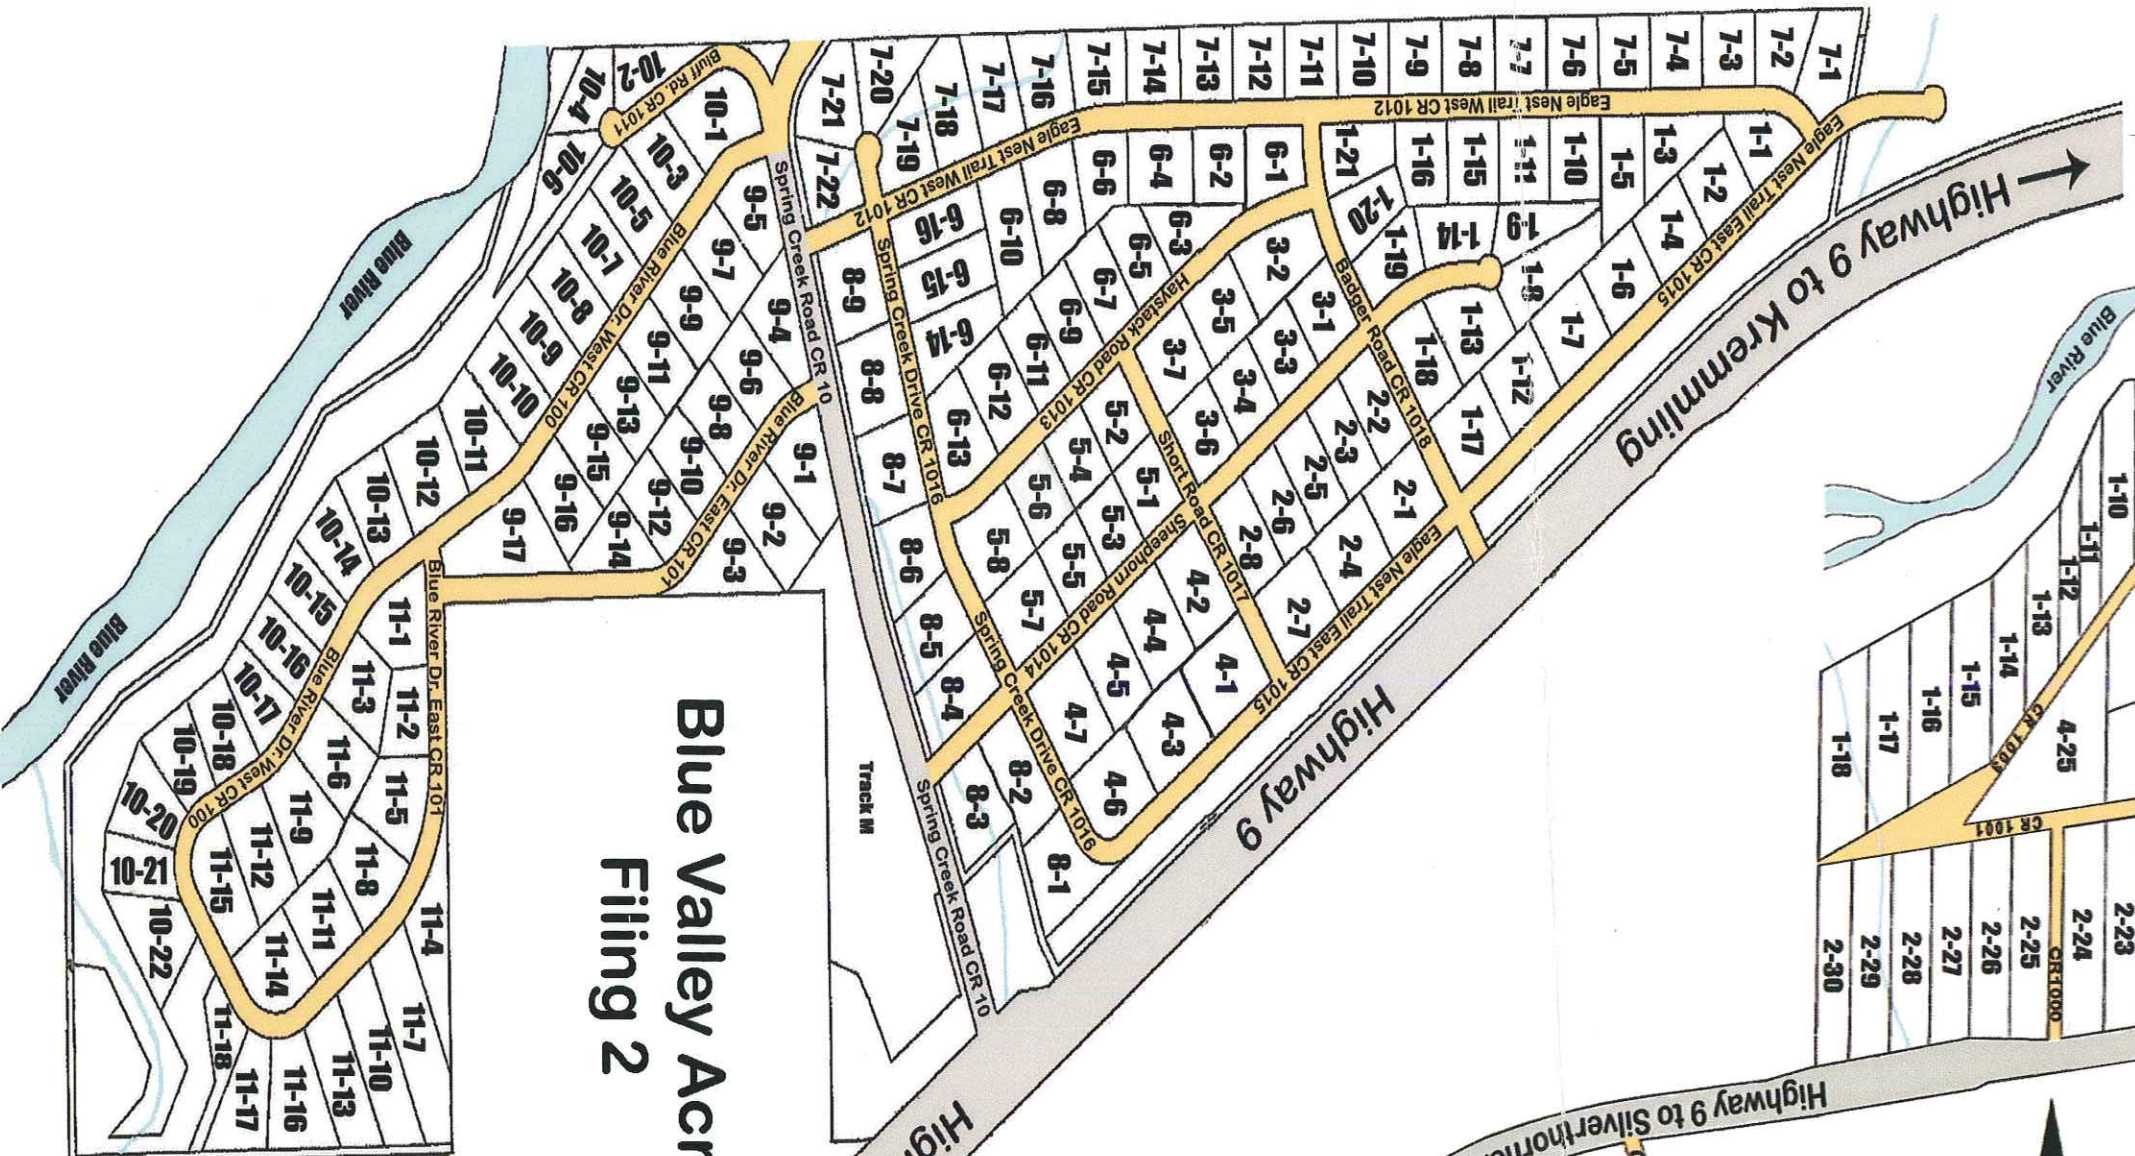

Blue Valley Acres Filing 1

Entrance
CR 1002

Take Highway 9 south from Kremmling approximately 10 miles. Blue Valley Acres Filing 1 CR 1002 is the 1st entrance and CR 1000 is the 2nd Entrance. Blue Valley Acres Filing 2 CR 10 aka Spring Creek Road is the 3rd entrance.

Entrance
CR 1000

Blue Valley Acres Filing 2

Entrance
Spring Creek Road