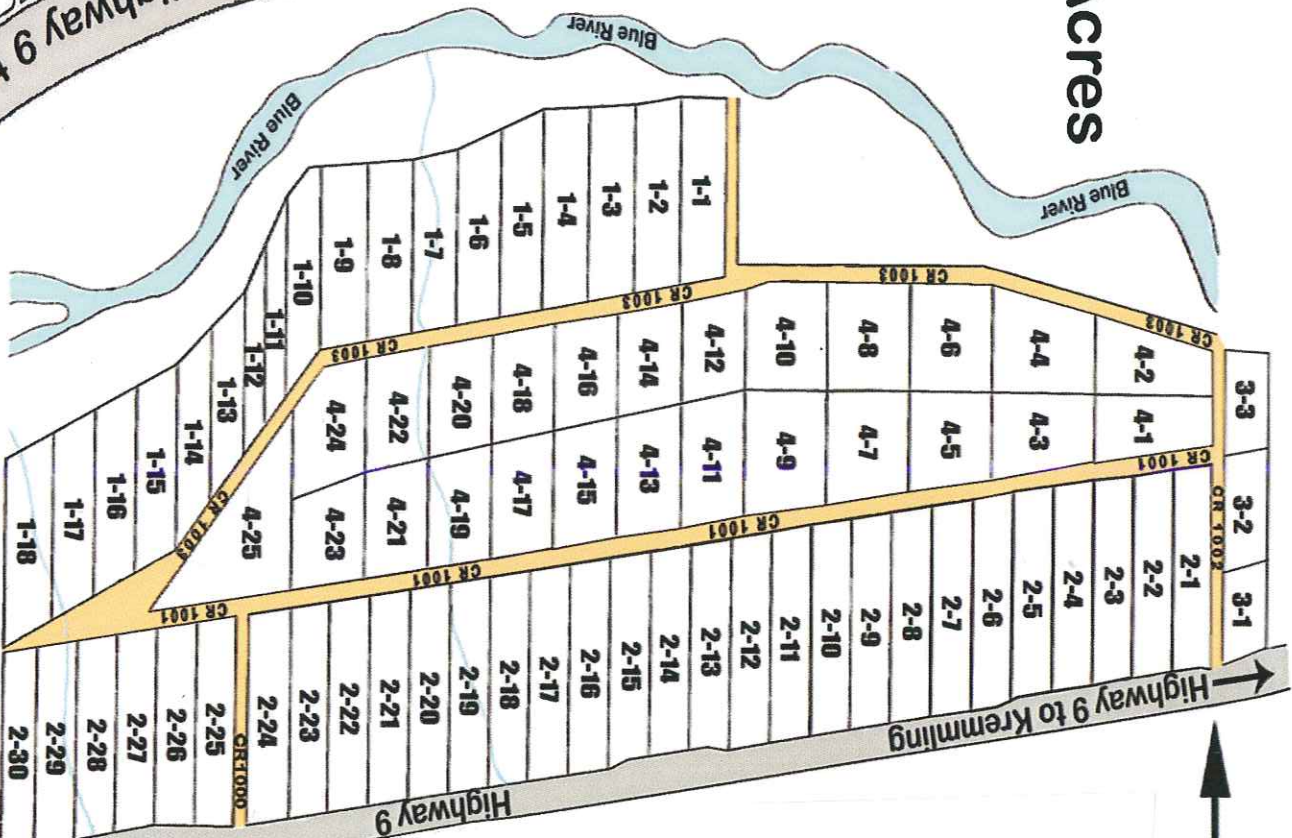

Blue Valley Acres Filing 1

Entrance
CR 1002

Take Highway 9 south from Kremmling approximately 10 miles. Blue Valley Acres Filing 1 CR 1002 is the 1st entrance and CR 1000 is the 2nd Entrance. Blue Valley Acres Filing 2 CR 10 aka Spring Creek Road is the 3rd entrance.

Entrance
CR 1000

Blue Valley Acres Filing 2

Entrance
Spring Creek Road